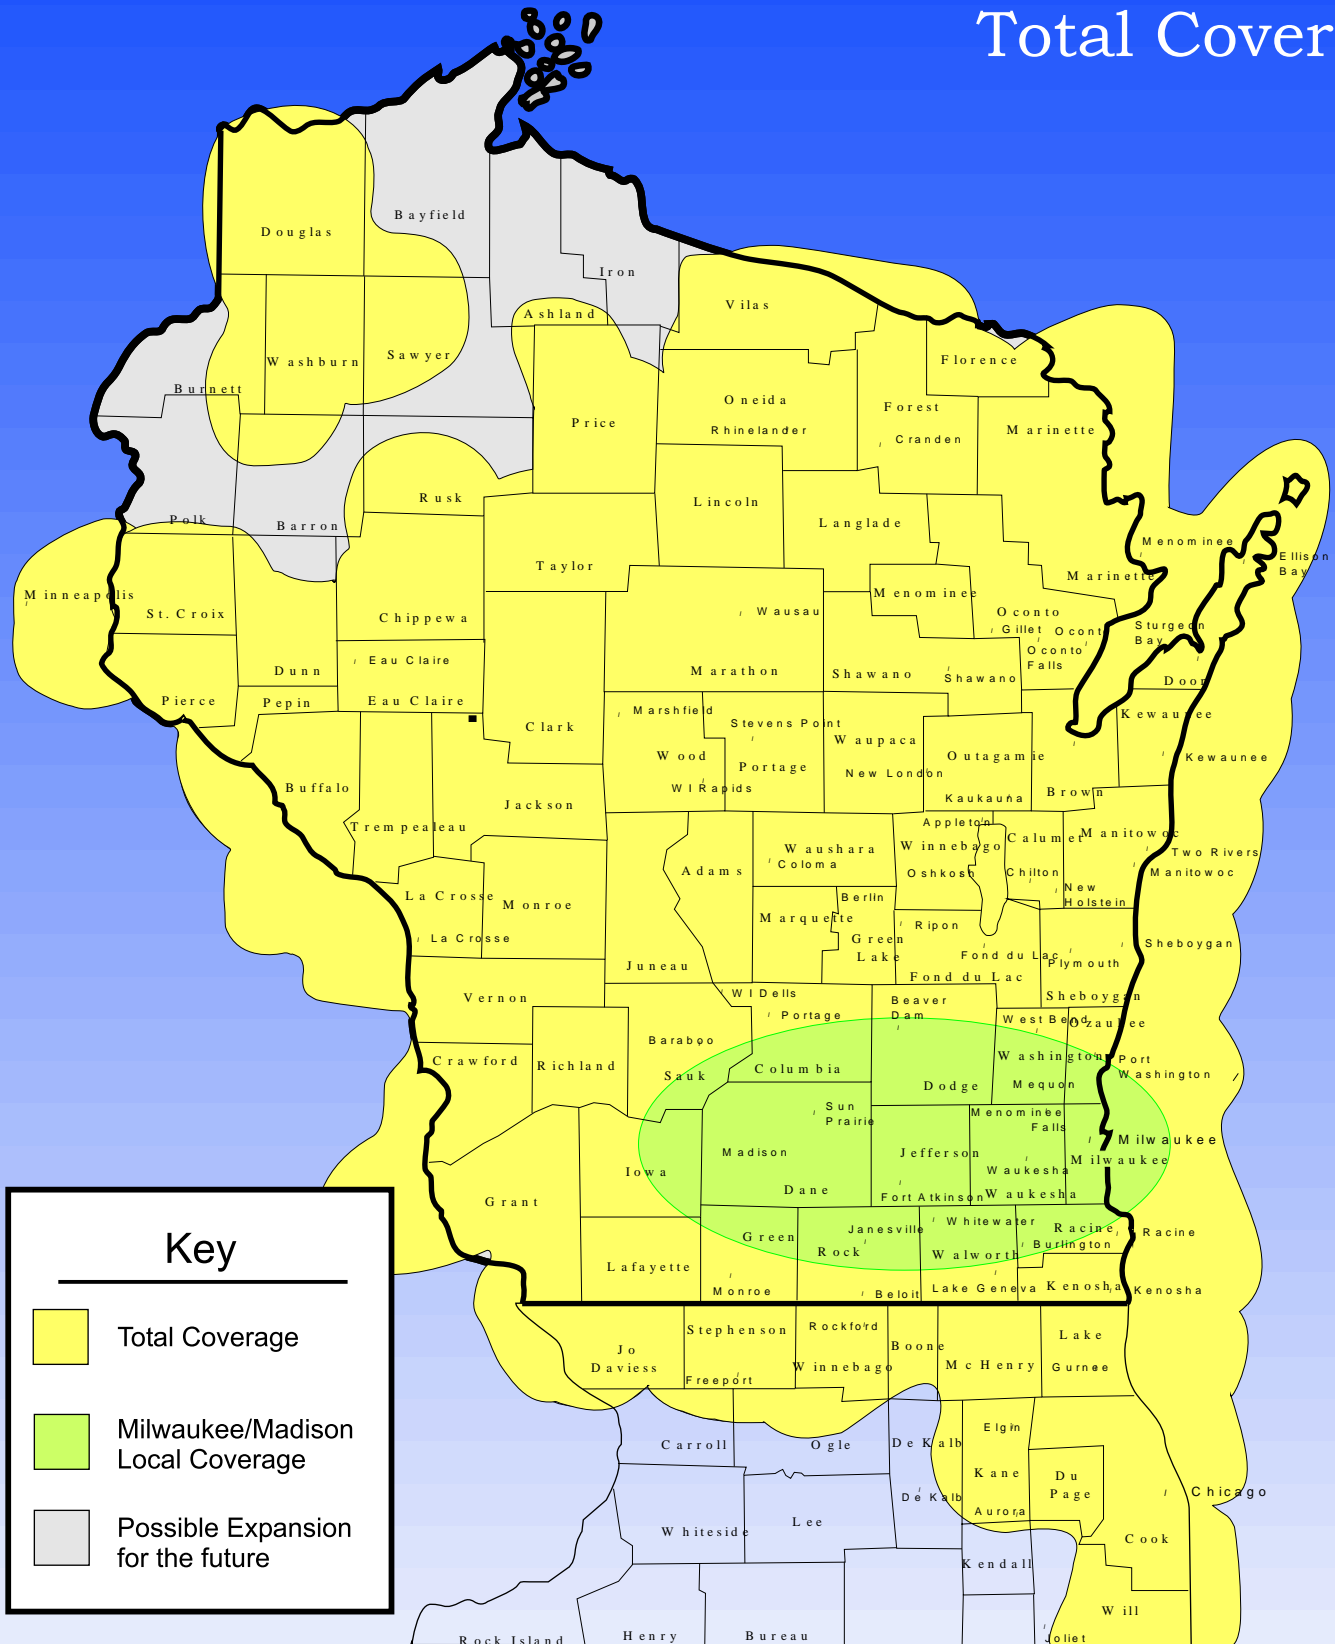

JSM Tele-Page Inc.

Total Coverage

Coverage may be affected by buildings, trees, etc.
Certain areas near border of Standard and Extended are enhanced with Extended Coverage.

Your Local Representative:

JSM Tele-Page Inc.
Sheboygan Falls, WI
1-800-876-1987