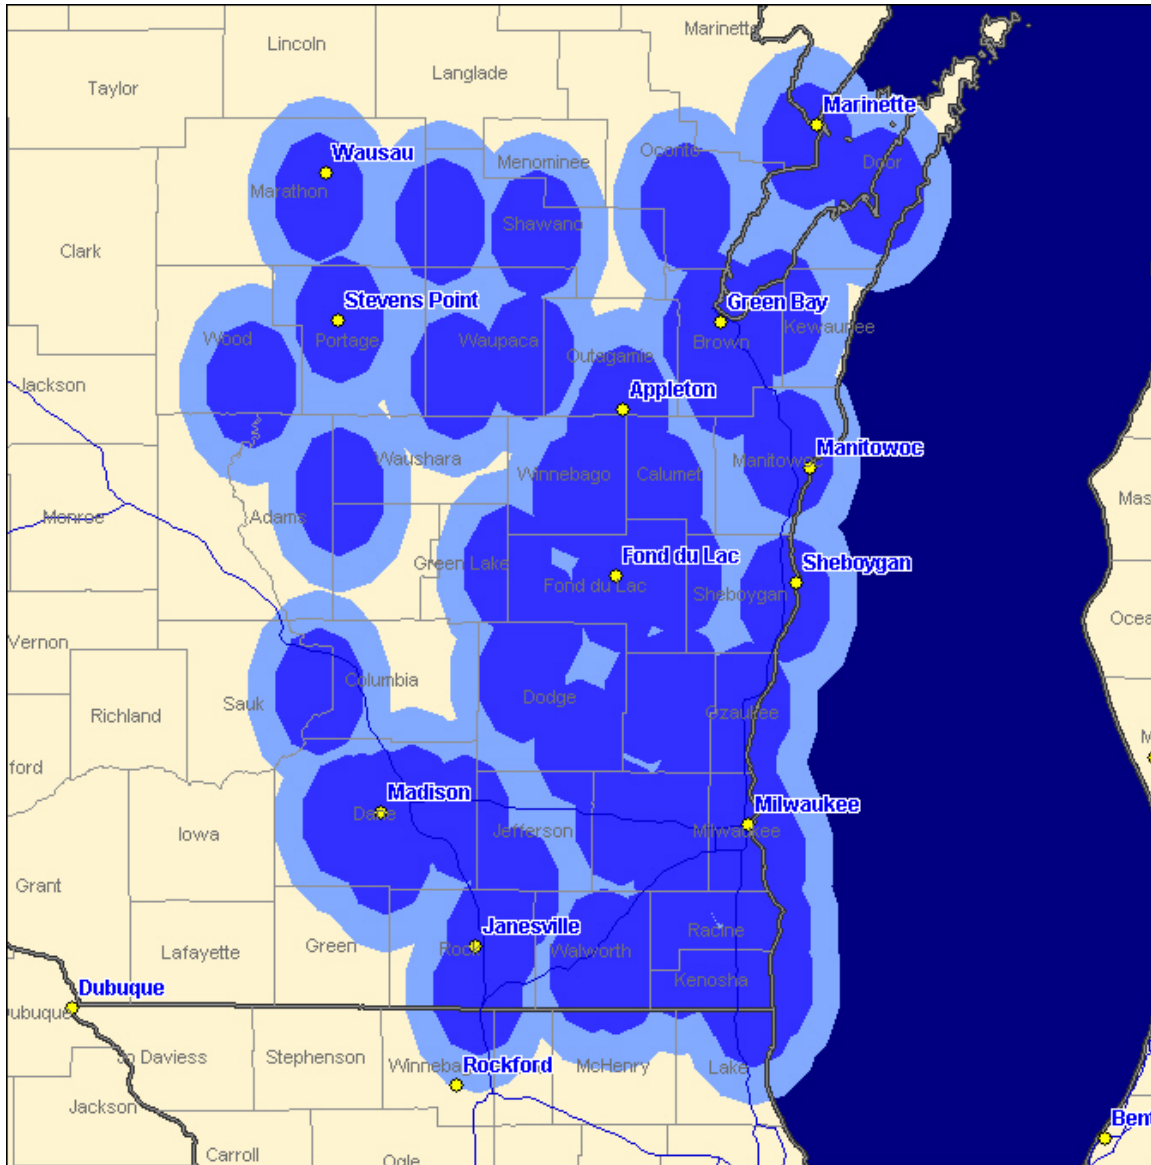

Wisconsin

Local One-Way Coverage

929.6125 MHz

Because of the nature of radio transmission, strength of paging signal will vary depending upon your location. Maps may not be to scale.
©2006 USA Mobility